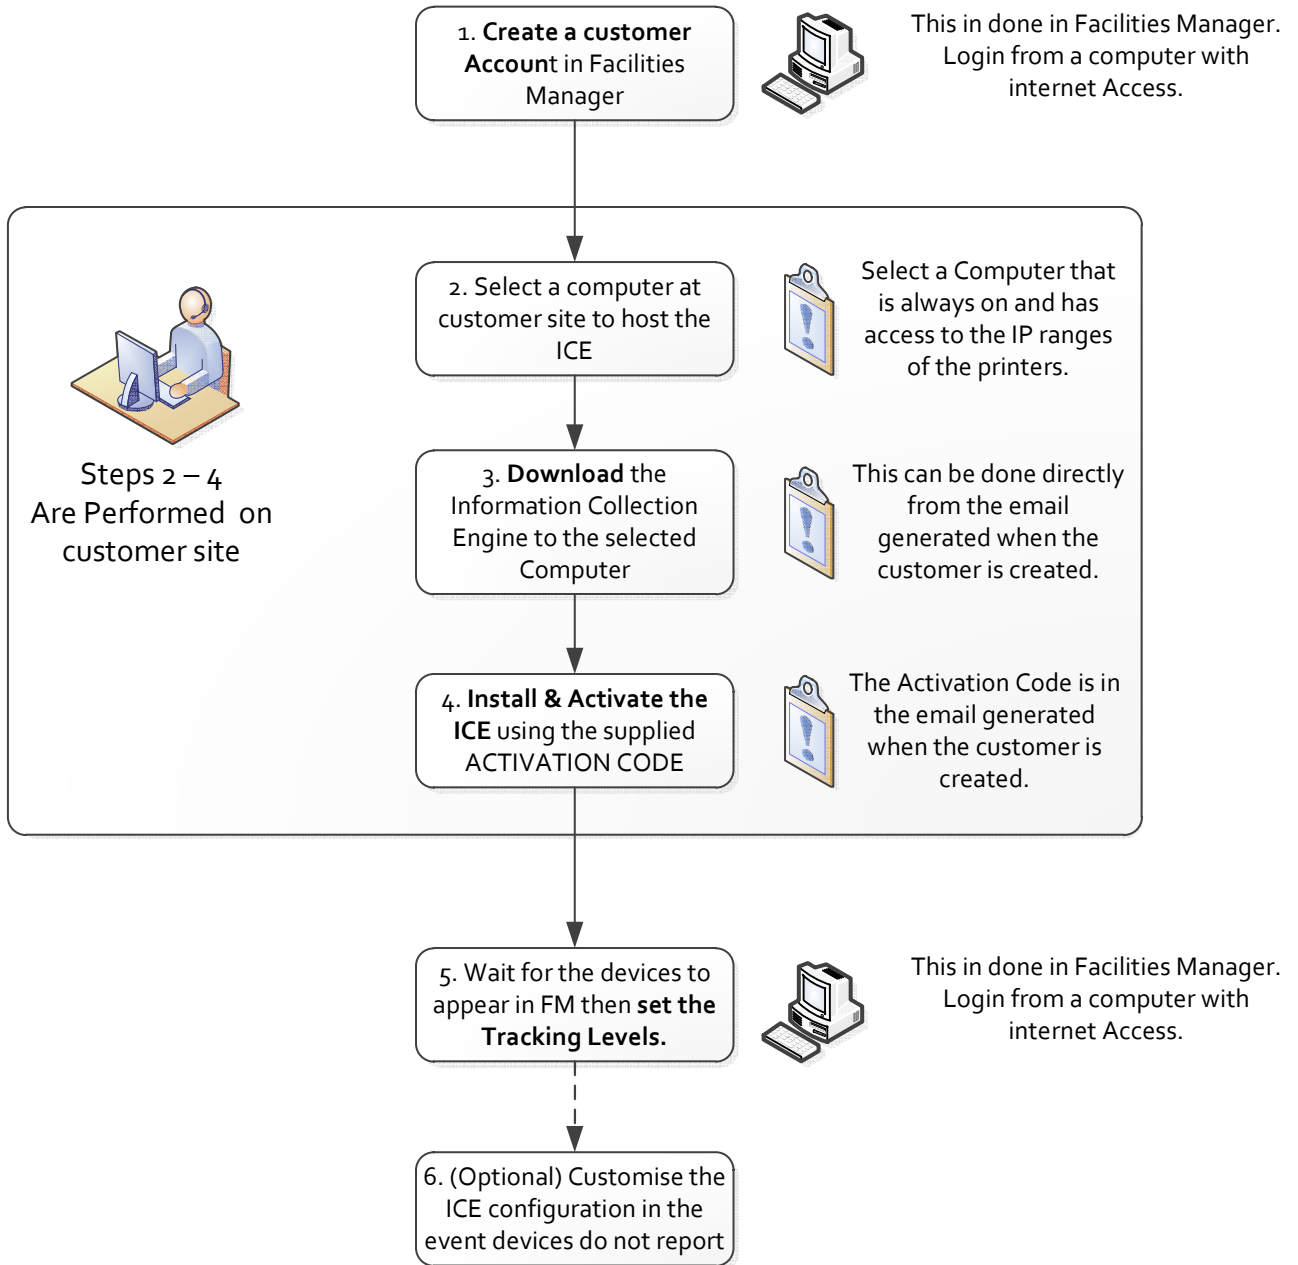

Quick Start Process Overview

Facilities Manager login page: <https://fm.printaudit.com>

Details for the above steps can be found in the Facilities Manager Quick Start Guide.

http://www.printaudit.com/downloads/pdf/Facilities_Manager_-_Quick_Start_Guide.pdf